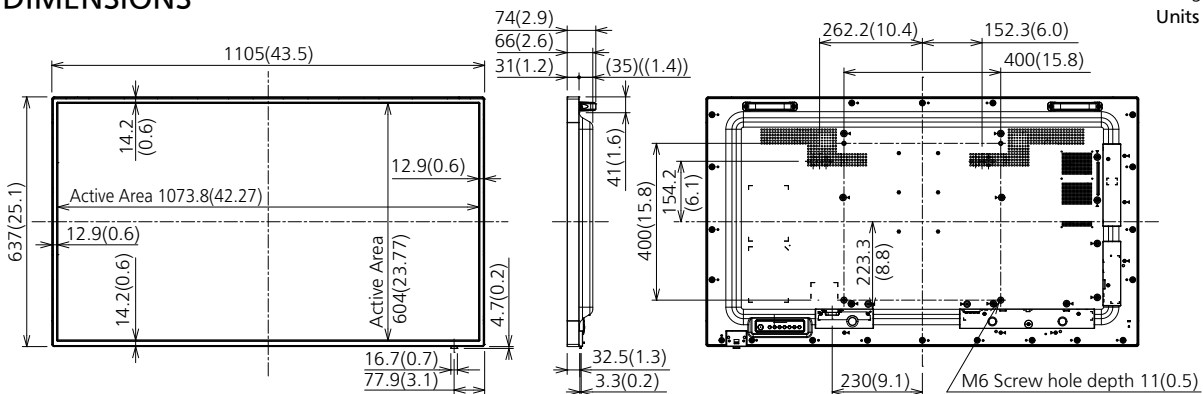

*In case of running for a long time, the moving image is recommended to be displayed. If you display a still picture for an extended period, the image retention might remain on the screen. However, image retention can gradually disappear by displaying a moving images.

REMOTE CONTROL TRANSMITTER

Power Requirements	DC 3 V (2 x AAA Size batteries)
Operating distance	Approx. 7 m (23 ft)*
Weight	Approx. 63 g (2.2 oz) including batteries
Dimensions (W x H x D)	48 x 134 x 20 mm (1.9" x 5.3" x 0.8")

*When operated directly in front of receptor.

DIMENSIONS