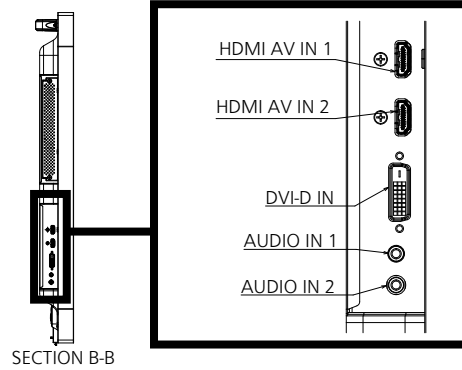

*3 : Based on VESA CVT-RB (Reduced Blanking) standard

*4 : YCbCr420 format only supported

*5 : Signals with ○ in the Plug and Play-supported signal column are the ones written in EDID (Extended Display Identification Data) of this unit.
For signals without ○ in the Plug and Play-supported signal column, resolutions may not be selected on the PC side even if this unit supports those signals.

Note

- An auto detected signal format may be differently displayed from the actual input signal.
- [i] shown after the number of dots of resolution means the interlace signal.
- When 1080/30PsF signal and 1080/25PsF signal are input, they are processed as 1080/60i signal and 1080/50i signal, and then displayed.
- When a 1920 x 2160/60 signal (dot clock frequency 297.00 MHz, DIGITAL LINK format) is input Display as 3840 x 2160 / 60p.

Drawing of terminals

View from back

Magnified figure of terminal b

Magnified figure of terminal a

Sectional view of terminal a

(AUDIO OUT / DIGITAL LINK LAN / SERIAL IN / LAN / IR IN / IR OUT / USB / PC IN / DisplayPort IN / DisplayPort OUT)