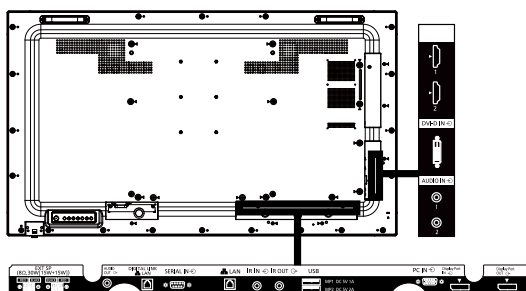

REMOTE CONTROL TRANSMITTER

Power Requirements	DC 3 V (2 x AAA Size batteries)
Operating distance	Approx. 7 m (23 ft)*
Weight	Approx. 63 g (2.2 oz) including batteries
Dimensions (W x H x D)	48 x 134 x 20 mm (1.9" x 5.3" x 0.8")

*When operated directly in front of receptor.

DIMENSIONS

CONNECTION TERMINAL

STANDARD (CERTIFICATIONS)

SAFETY REGULATIONS	UL ANSI / UL 62368-1: 2014 , 2nd Edition UL60950-1, 2nd Edition, 2014-10-14 CAN / CSA-C22.2 No. 62368-1-14, 2nd Edition Mexico: NOM
	CB IEC 62368-1: 2014 (Second Edition) IEC 60950-1: 2005 (Second Edition) + Am 1: 2009 + Am 2: 2013 BEAB)
	BEAB EU Deviation (EN62368-1:2014) (Second Edition) (EN60950-1:2006 + A11:2009 + A1:2010 + A12:2011+A2:2013) BEAB approval
RADIATION REGULATIONS	RCM AS/NZS Deviation (AS/NZS 62368-1:2018 , Second Edition)
	FCC FCC CFR 47, Part 15, Subpart B 2015 Class A ANSI C63.4-2014 ICES-003 Issue6: 2016
	CE EN55032: 2012 EN55024: 2010, EN55035 EN61000-3-2: 2014 EN61000-3-3: 2013
	RCM AS / NZS CISPR32:2013 RCM Mark