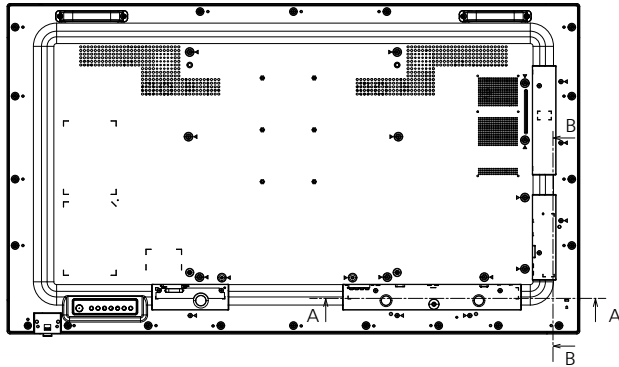

*3 : Based on VESA CVT-RB (Reduced Blanking) standard

*4 : YCbCr420 format only supported

*5 : Signals with ○ in the Plug and Play-supported signal column are the ones written in EDID (Extended Display Identification Data) of this unit.
For signals without ○ in the Plug and Play-supported signal column, resolutions may not be selected on the PC side even if this unit supports those signals.

Drawing of terminals

View from back

Magnified figure of terminal b

Magnified figure of terminal a

Sectional view of terminal a

(AUDIO OUT / DIGITAL LINK LAN / SERIAL IN / LAN / IR IN / IR OUT / USB / PC IN / DisplayPort IN / DisplayPort OUT)