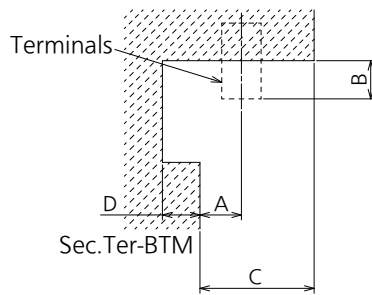

Drawing of terminals

View from back

Magnified figure of terminal b

Magnified figure of terminal a

Sectional view of terminal a

(AUDIO OUT / DIGITAL LINK LAN / SERIAL IN / LAN / IR IN / IR OUT / USB / PC IN / DisplayPort IN / DisplayPort OUT)

Terminal a
49SQ1WA Terminal (Bottom)

Units : mm (inch)

	AUDIO OUT	DIGITAL LINK LAN	SERIAL IN	LAN	IR IN	IR OUT	USB		PC IN	DisplayPort IN	DisplayPort OUT
							USB:1	USB:2			
A	13 (0.51)	13 (0.52)	13 (0.50)	11 (0.42)	13 (0.51)	13 (0.51)	11 (0.42)	19 (0.75)	13 (0.50)	10 (0.39)	10 (0.39)
B	3 (0.10)	—	5 (0.20)	—	3 (0.11)	3 (0.11)	—	—	5 (0.20)	—	—
C											
D											