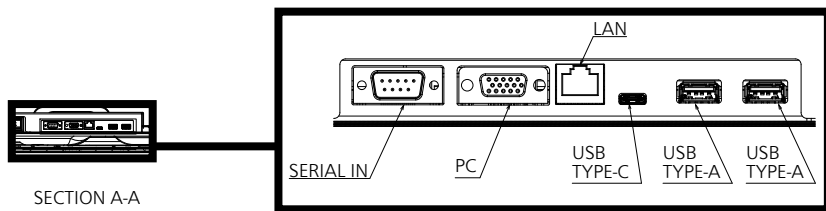

● Terminals

View from back

Magnified figure of terminal b

Magnified figure of terminal a

Terminal a  
86CQE1W Terminal (Bottom) Units : mm (inch)

	SERIAL / PC	LAN	USB TYPE-C	USB TYPE-A
A	12.5 (0.49)	12.7 (0.50)	7.8 (0.31)	10.3 (0.41)
B	3.7 (0.15)	—	—	—
C	34.3 (1.35)			
D	12.0 (0.47)			
E	85.5 (3.37)			