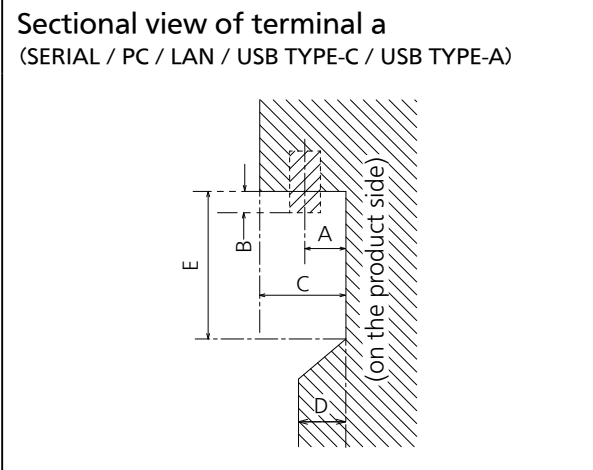

● Terminals

View from back

Magnified figure of terminal b

Magnified figure of terminal a

Terminal a  
86CQE1W Terminal (Bottom) Units : mm (inch)

	SERIAL / PC	LAN	USB TYPE-C	USB TYPE-A
A	12.5 (0.49)	12.7 (0.50)	7.8 (0.31)	10.3 (0.41)
B	3.7 (0.15)	—	—	—
C	34.3 (1.35)			
D	12.0 (0.47)			
E	85.5 (3.37)			