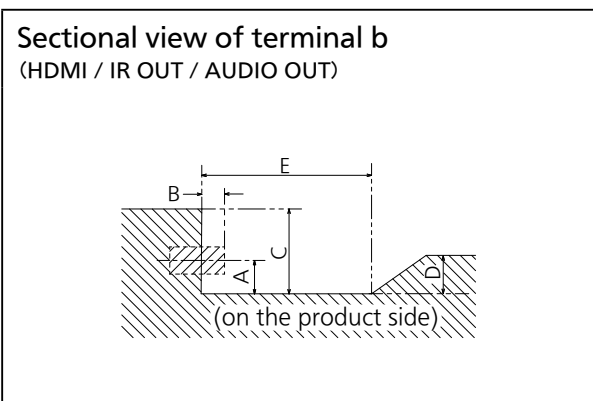

● Terminals

View from back

Magnified figure of terminal b

Magnified figure of terminal a

Terminal a  
86CQE1W Terminal (Bottom) Units : mm (inch)

	SERIAL / PC	LAN	USB TYPE-C	USB TYPE-A
A	12.5 (0.49)	12.7 (0.50)	7.8 (0.31)	10.3 (0.41)
B	3.7 (0.15)	—	—	—
C	34.3 (1.35)			
D	12.0 (0.47)			
E	85.5 (3.37)			