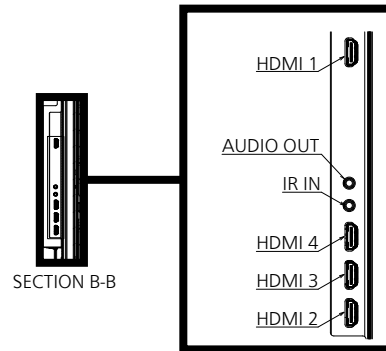

\*1 : Pixel-Repetition signal (dot clock frequency 27.0 MHz) only

\*2 : Following characters are abbreviation of input terminals.

H : HDMI (HDMI 1, 2, 3, 4)  
 Type-C : USB Type-C  
 PC : D-sub RGB

\*3 : Signals with ○ in the Plug and Play-supported signal column are the ones written in EDID (Extended Display Identification Data) of this unit.

For signals without ○ in the Plug and Play-supported signal column, resolutions may not be selected on the PC side even if this unit supports those signals.

Note

- An auto detected signal format may be differently displayed from the actual input signal.
- The i symbols (example 1080i) means Interlaced signal.

● Terminals

View from back

Magnified figure of terminal b

Magnified figure of terminal a

Terminal a  
86CQE1W Terminal (Bottom) Units : mm (inch)

	SERIAL / PC	LAN	USB TYPE-C	USB TYPE-A
A	12.5 (0.49)	12.7 (0.50)	7.8 (0.31)	10.3 (0.41)
B	3.7 (0.15)	—	—	—
C	34.3 (1.35)			
D	12.0 (0.47)			
E	85.5 (3.37)			