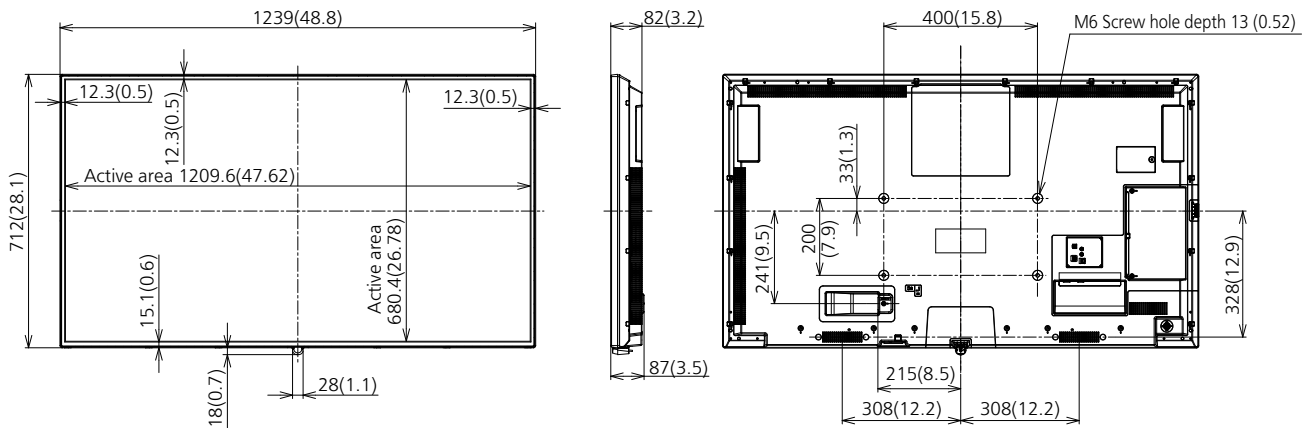

*Displaying a still image for a long time may cause burn-in (image persistence artifacts), it could be mitigated when display video image.

STANDARD (CERTIFICATIONS)

SAFETY REGULATIONS	EU/USA CB Report (LVD; IEC62368-1 2nd Edition + EU/USA Deviation) EU Deviation : EN62368-1:2014 2nd Edition
RADIATION REGULATIONS	EU : EMC test report [Class-A] (CE; EN55032:2012/EN61000-3-2:2014/ EN61000-3-3:2013/EN55024:2010 IEC61000-4-2:2008 IEC61000-4-3:2010 IEC61000-4-4:2012 IEC61000-4-5:2005 IEC61000-4-6:2013 IEC61000-4-8:2009 IEC61000-4-11:2004)

WIRELESS LAN FUNCTION

Compliance standard	IEEE 802.11 a/b/g/n Dual (Wireless LAN Standard protocol) Wi-Fi certified
Channel	IEEE 802.11 a/b/g/n
Communication distance	Approx. 30 m (Depends on usage environment)

REMOTE CONTROL TRANSMITTER

Power Requirements	DC 3 V (AA Size batteries x 2)
Operating distance	Approx. 7 m (22.9 ft)*
Weight	Approx. 111 g (4 oz) including batteries
Dimensions (W x H x D)	51 x 161 x 27 mm (2" x 6.4" x 1.1")

*When operated directly in front of the IR sensor.

INCLUDED ACCESSORIES

- Remote Control x 1 - Batteries (AA size) x 2 : AA/R6/LR6 type
- AC cord (approx. 2 m) - IR sensor x 1
- IR Sensor Holder x1 - Screw (for IR Sensor's Holder) x 2
- Clamper x 3 - Operating Instruction Book

DIMENSIONS

Cautions: This drawing is not a scale
Units : mm (inches)