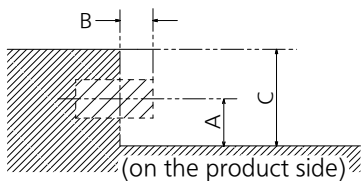

● Terminals

View from back

Magnified figure of terminal b

Magnified figure of terminal a

Sectional view of terminal a
(SERIAL / PC / LAN / USB TYPE-C / USB TYPE-A)

Terminal a
55CQE1W Terminal (Bottom) Units : mm (inch)

	SERIAL / PC	LAN	USB TYPE-C	USB TYPE-A
A	9.3 (0.37)	9.7 (0.38)	4.8 (0.19)	6.6 (0.26)
B	3.7 (0.15)	—	—	—
C	26.6 (1.05)			
D	9.4 (0.37)			
E	65.9 (2.59)			

Sectional view of terminal b
(HDMI / IR OUT / AUDIO OUT)