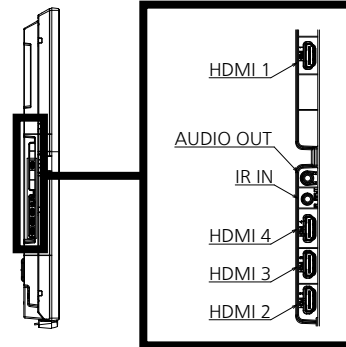

*1 : Pixel-Repetition signal (dot clock frequency 27.0 MHz) only

*2 : Following characters are abbreviation of input terminals.

H : HDMI (HDMI 1, 2, 3, 4)
 Type-C : USB Type-C
 PC : D-sub RGB

*3 : Signals with ○ in the Plug and Play-supported signal column are the ones written in EDID (Extended Display Identification Data) of this unit.

For signals without ○ in the Plug and Play-supported signal column, resolutions may not be selected on the PC side even if this unit supports those signals.

Note

- An auto detected signal format may be differently displayed from the actual input signal.
- The i symbols (example 1080i) means Interlaced signal.

● Terminals

View from back

Magnified figure of terminal b

Magnified figure of terminal a

Sectional view of terminal a
(SERIAL / PC / LAN / USB TYPE-C / USB TYPE-A)

Terminal a
55CQE1W Terminal (Bottom) Units : mm (inch)