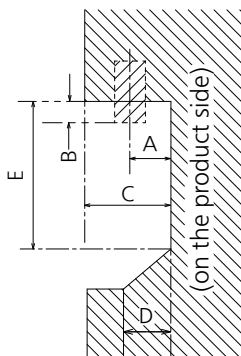

● Terminals

View from back

Magnified figure of terminal b

Magnified figure of terminal a

Sectional view of terminal a
(SERIAL / PC / LAN / USB TYPE-C / USB TYPE-A)

Terminal a
55CQE1W Terminal (Bottom) Units : mm (inch)

	SERIAL / PC	LAN	USB TYPE-C	USB TYPE-A
A	9.3 (0.37)	9.7 (0.38)	4.8 (0.19)	6.6 (0.26)
B	3.7 (0.15)	—	—	—
C	26.6 (1.05)			
D	9.4 (0.37)			
E	65.9 (2.59)			

Sectional view of terminal b
(HDMI / IR OUT / AUDIO OUT)