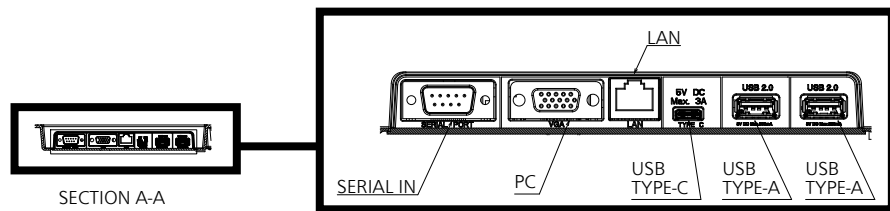

● Terminals

View from back

Magnified figure of terminal b

Magnified figure of terminal a

Sectional view of terminal a
(SERIAL / PC / LAN / USB TYPE-C / USB TYPE-A)

Terminal a
55CQE1W Terminal (Bottom) Units : mm (inch)

	SERIAL / PC	LAN	USB TYPE-C	USB TYPE-A
A	9.3 (0.37)	9.7 (0.38)	4.8 (0.19)	6.6 (0.26)
B	3.7 (0.15)	—	—	—
C	26.6 (1.05)			
D	9.4 (0.37)			
E	65.9 (2.59)			

Sectional view of terminal b
(HDMI / IR OUT / AUDIO OUT)