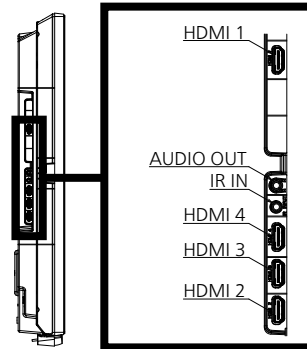

For signals without ○ in the Plug and Play-supported signal column, resolutions may not be selected on the PC side even if this unit supports those signals.

Note

- An auto detected signal format may be differently displayed from the actual input signal.
- The i symbols (example 1080i) means Interlaced signal.

● Terminals

View from back

Magnified figure of terminal b

Magnified figure of terminal a

Terminal a
43CQE1W Terminal (Bottom) Units : mm (inch)

	SERIAL / PC	LAN	USB TYPE-C	USB TYPE-A
A	9.3 (0.37)	9.7 (0.38)	4.8 (0.19)	6.6 (0.26)
B	3.7 (0.15)	—	—	—
C	26.3 (1.03)			
D	9.4 (0.37)			
E	65.9 (2.59)			