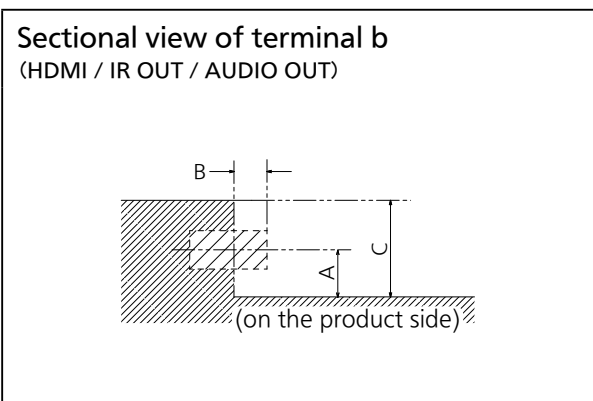

● Terminals

View from back

Magnified figure of terminal b

Magnified figure of terminal a

Terminal a
43CQE1W Terminal (Bottom) Units : mm (inch)

	SERIAL / PC	LAN	USB TYPE-C	USB TYPE-A
A	9.3 (0.37)	9.7 (0.38)	4.8 (0.19)	6.6 (0.26)
B	3.7 (0.15)	—	—	—
C	26.3 (1.03)			
D	9.4 (0.37)			
E	65.9 (2.59)			