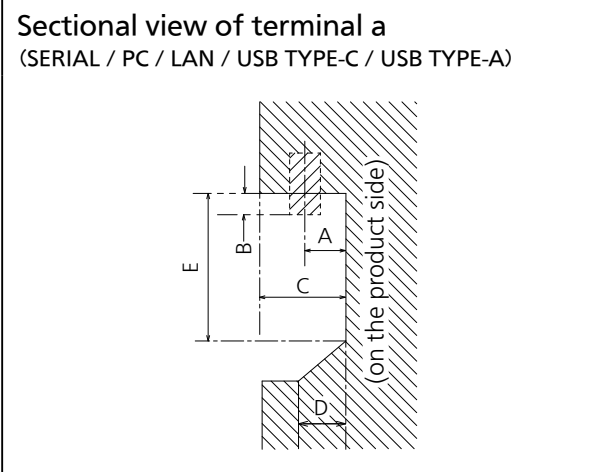

● Terminals

View from back

Magnified figure of terminal b

Magnified figure of terminal a

Terminal a
43CQE1W Terminal (Bottom) Units : mm (inch)

	SERIAL / PC	LAN	USB TYPE-C	USB TYPE-A
A	9.3 (0.37)	9.7 (0.38)	4.8 (0.19)	6.6 (0.26)
B	3.7 (0.15)	—	—	—
C	26.3 (1.03)			
D	9.4 (0.37)			
E	65.9 (2.59)			