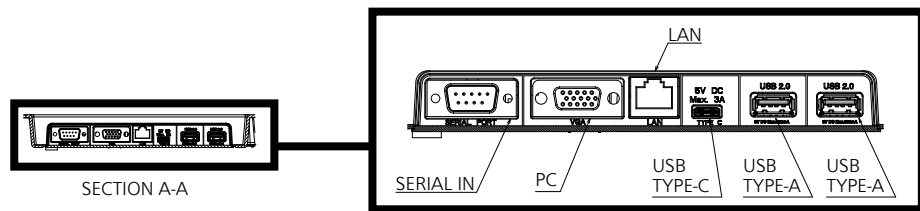

● Terminals

View from back

Magnified figure of terminal b

Magnified figure of terminal a

Terminal a
43CQE1W Terminal (Bottom) Units : mm (inch)

	SERIAL / PC	LAN	USB TYPE-C	USB TYPE-A
A	9.3 (0.37)	9.7 (0.38)	4.8 (0.19)	6.6 (0.26)
B	3.7 (0.15)	—	—	—
C	26.3 (1.03)			
D	9.4 (0.37)			
E	65.9 (2.59)			