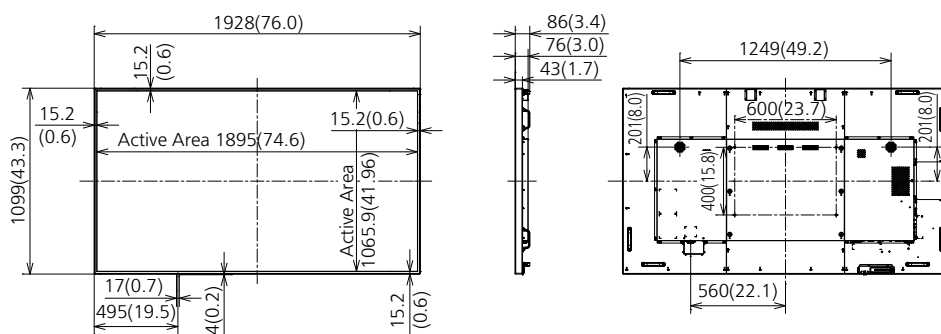

Product specification (design and specification subject to change without notice)

■DISPLAY PANEL

Screen Size (Diagonal)	86-inch class (2174 mm / 85.6 inch)
Panel type / Backlight	IPS / Edge-LED
Aspect ratio	16:9
Effective Display Area (W x H)	1895.0 x 1065.9 mm (74.6" x 41.9")
Number of pixels (H x V)	3840 x 2160
Brightness (typ)	500 cd/m ²
Contrast Ratio (typ)	1200:1
Dynamic Contrast Ratio	50000:1
Max. Display Colors	Approx. 1.07 Billion
Response Time (typ)	8.0 ms (G to G)
Viewing Angle (Horizontal / Vertical)	178° / 178° (CR _{≥10})
Panel Life Time*1 (typ)	Approx. 50000 hours
Panel Surface Treatment	Anti glare type (Haze 28%)

*Based on IEC 62087 Ed.2 measurement method

■MECHANICAL

Dimension (W x H x D) including handles	1928 x 1099 x 86 mm (75.91" x 43.27" x 3.39")
not including handles	1928 x 1099 x 76 mm (75.91" x 43.27" x 2.99")
Weight	66 kg (145.5 lbs)
Bezel Color	Black
Bezel Width	T/B/L/R 15.2 mm (0.60")
Carton Dimensions (W x H x D)	2224 x 1427 x 373 mm (87.56" x 56.19" x 14.69")
Gross Weight	89 kg (196.3 lbs)
Cabinet Color / Material	Black / Front: Metal Back: Metal
Pitch for Wall-Hanging fan	VESA Compliant W600 x H400 mm (W23.6" x H15.8") (Installed by: M8 screws / Screw hole depth 13 mm (0.5"))
fan	Nothing

* Multi-Monitoring Control Software Ver 2.0 or later is required.

DIMENSIONS

Cautions: This drawing is not a scale
Units : mm (inches)

CONNECTION TERMINAL

* Specifications and appearance are subject to change without notice.