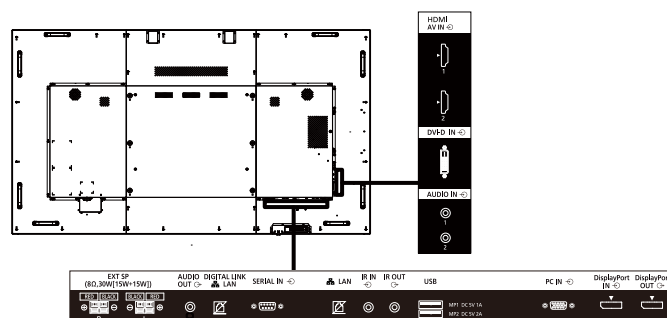

COMPATIBLE SOFTWARE

Multi Monitoring & Control Software	Ver 2.0 or later
CMS Content Management Software	Ver 3.1 or later
Video Wall Manager	Ver 1.8 or later

OPTIONAL ACCESSORIES

Wall - hanging Bracket	TY - WK98PV1
Early Warning Software* Basic license / 3-year license	ET-SWA 100 / 105series (Depending on the license type, the symbol at the end of the part number is different.)
Video wall manager Automatic Display Adjustment Upgrade Kit	TY-VUK10

* Multi-Monitoring Control Software Ver 2.0 or later is required.

DIMENSIONS

Cautions: This drawing is not a scale
Units : mm (inches)

CONNECTION TERMINAL

* Specifications and appearance are subject to change without notice.